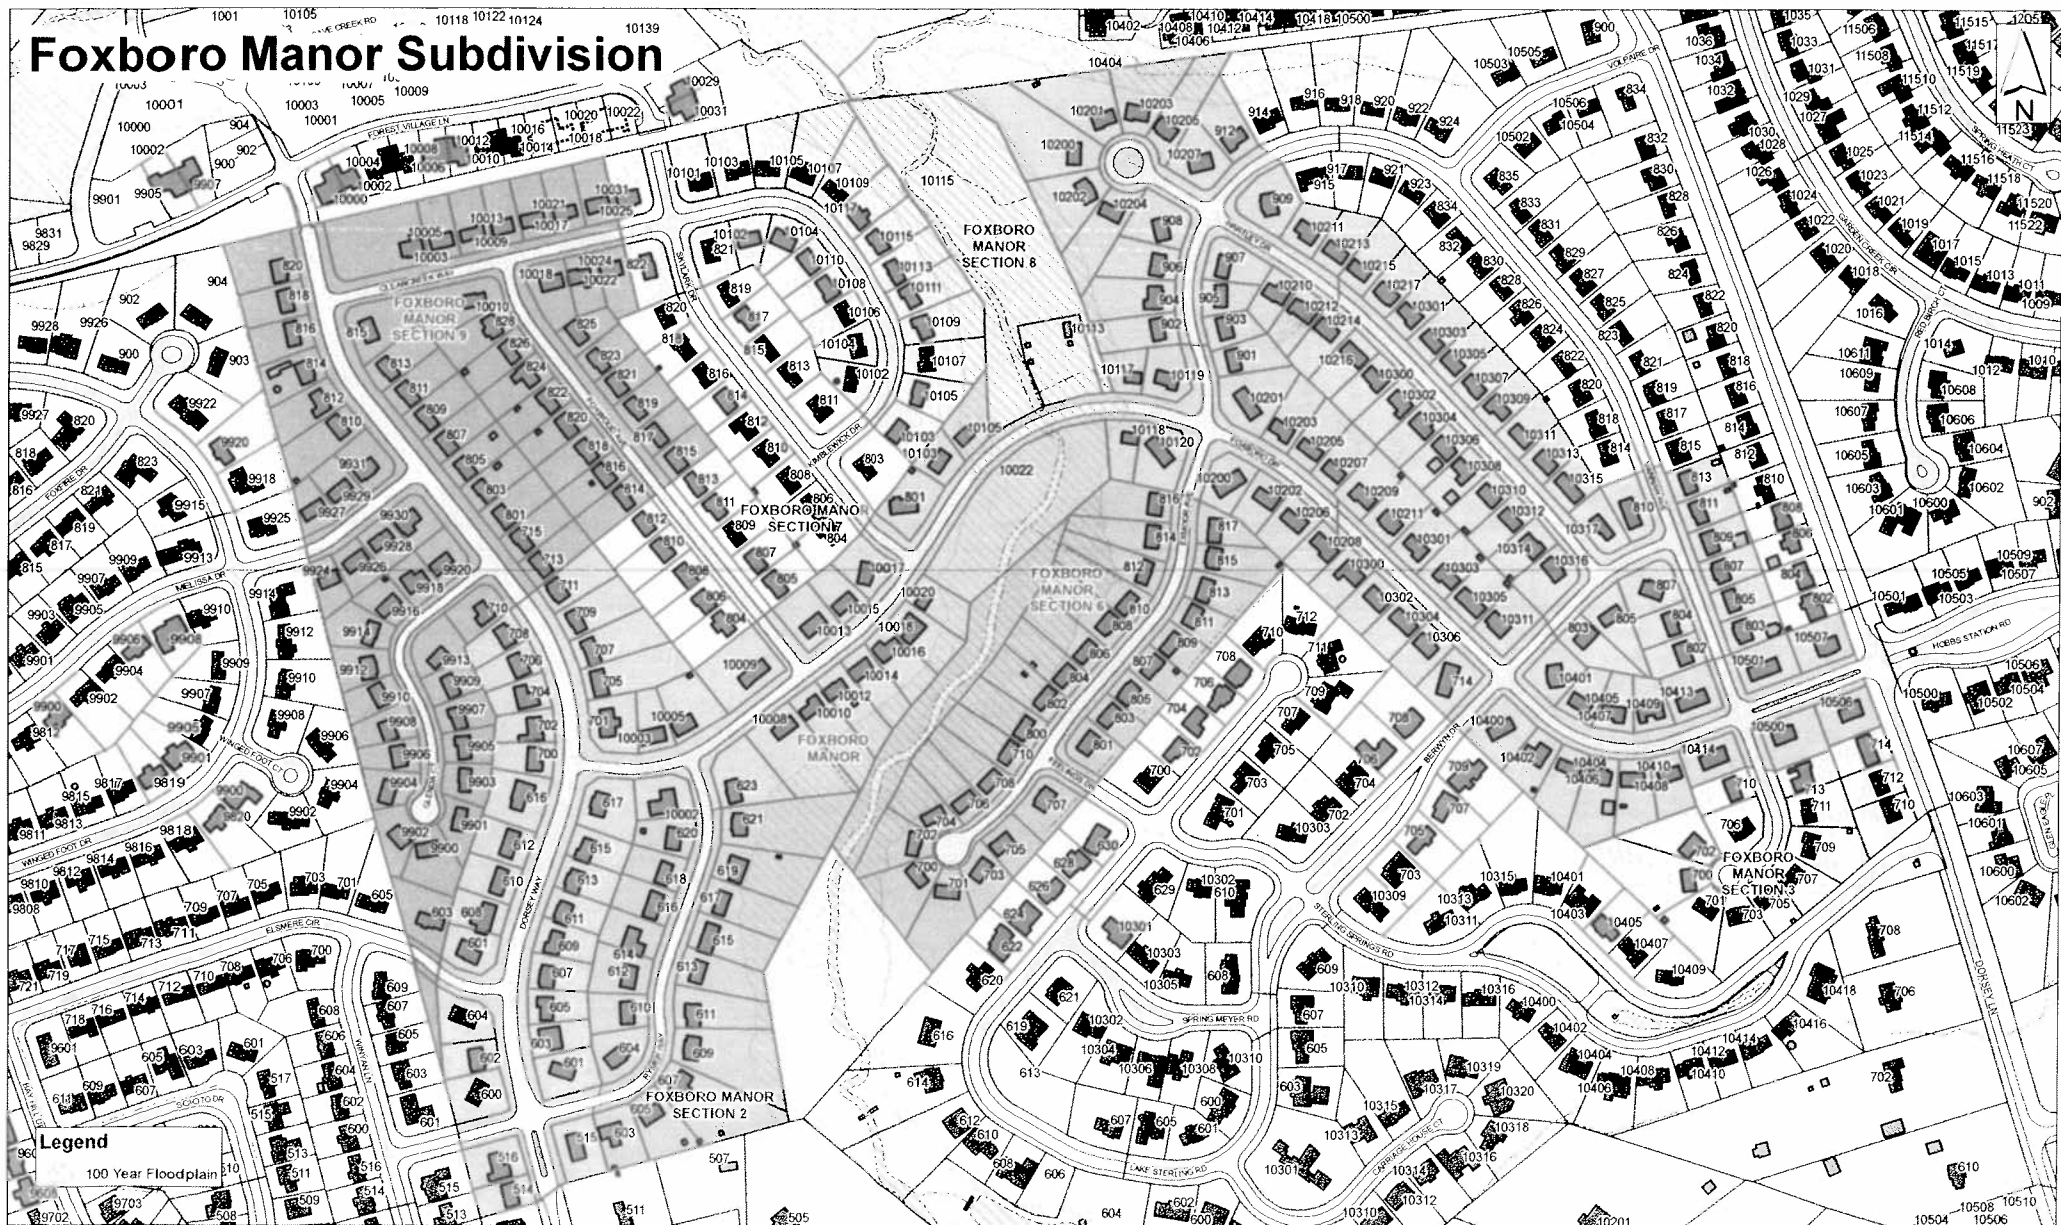

Foxboro Manor Subdivision

Legend
100 Year Floodplain

feet
300
Map Created 03/12/07